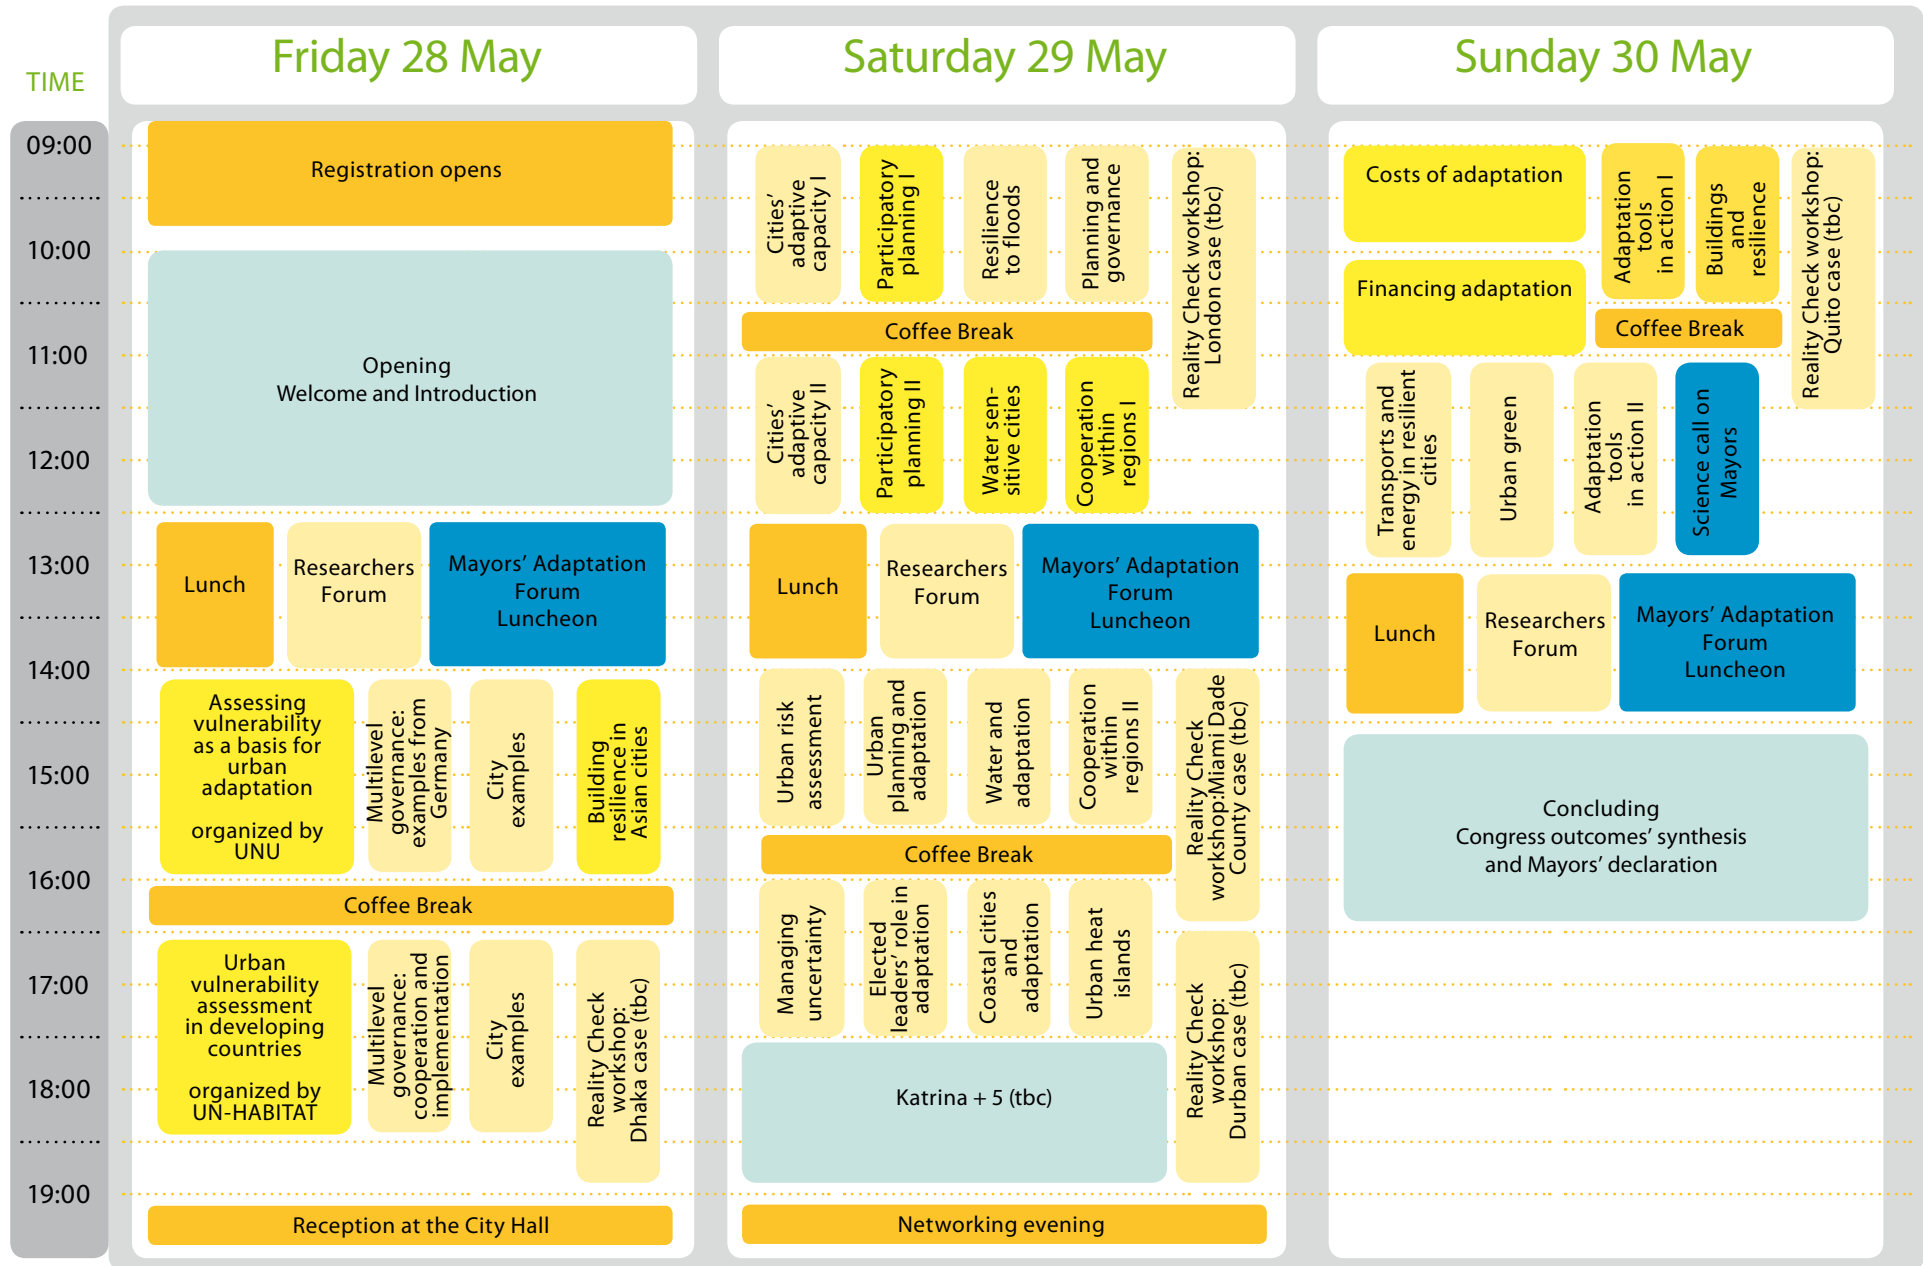

RESILIENT CITIES 2010: Program Structure

Plenary
Parallel Sessions
Panels
Mayors' Adaptation Forum

Last Update: 12 March 2010

Please note that the titles of the sessions are working titles

www.iclei.org/bonn2010